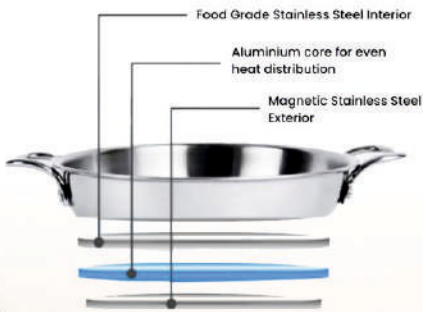

TRIPLY TECHNOLOGY USED IN CASSOWARE UTENSILS

Tri Ply Cookware TRI-PLY

INDUCTION
FRIENDLY

ISO 9001 2015 Certified Company

Suitable for all kind of hobs

MADE IN INDIA

Triply Tope with Lid

ITEM CODE	CM	CAPACITY
CW661	18.5	1.4 Ltr.
CW662	20	1.8 Ltr.
CW663	22	2.5 Ltr.
CW664	24	3.5 Ltr.
CW665	26	4.5 Ltr.
CW666	28	6 Ltr.
CW667	30	7 Ltr.
CW668	32	8.6 Ltr.

Triply Stew Pot with Lid

ITEM CODE	CM	CAPACITY
CW681	12	1.8 Ltr.
CW682	13	2.5 Ltr.
CW683	14	3 Ltr.
CW684	15	3.7 Ltr.

Triply Tawa

ITEM CODE	CM	SIZE
CW711	24	1 No.
CW712	26	2 No.
CW713	28	3 No.

Triply Tadka Pan

ITEM CODE	CM	CAPACITY
CW701	12	400 ml
CW702	13	500 ml
CW703	14	600 ml

TRIPLY TECHNOLOGY USED IN CASSOWARE UTENSILS

- ✓ Absolutely Toxic Free. Best Cookware for Good Health
- ✓ Zero Harmful Chemical Coating like other non stick Cookwares.
- ✓ Highest Grad of Stainless Steel that is Certified, Safe & Hygienic