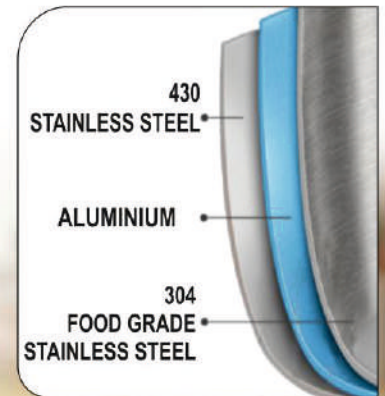

TRIPLY TECHNOLOGY USED IN CASSOWARE UTENSILS