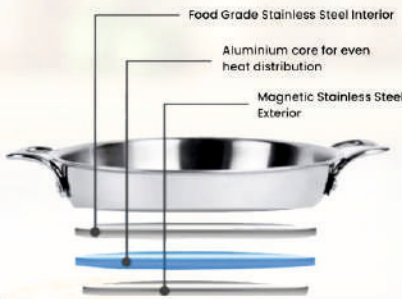

TRIPLY TECHNOLOGY USED IN CASSOWARE UTENSILS