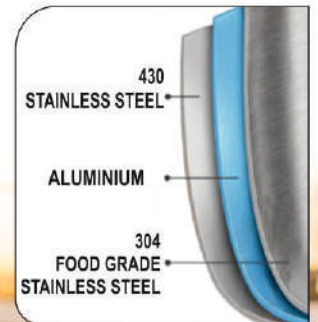

TRIPLY TECHNOLOGY USED IN CASSOWARE UTENSILS

Tri Ply Cookware TRI-PLY

INDUCTION
FRIENDLY

ISO 9001 2015 Certified Company

Suitable for all kind of hobs

MADE IN INDIA

Triply Tope with Lid

ITEM CODE	CM	CAPACITY
CW661	18.5	1.4 Ltr.
CW662	20	1.8 Ltr.
CW663	22	2.5 Ltr.
CW664	24	3.5 Ltr.
CW665	26	4.5 Ltr.
CW666	28	6 Ltr.
CW667	30	7 Ltr.
CW668	32	8.6 Ltr.

ITEM CODE	CM	CAPACITY
CW701	12	400 ml
CW702	13	500 ml
CW703	14	600 ml

TRIPLY TECHNOLOGY USED IN CASSOWARE UTENSILS

- ✓ Absolutely Toxic Free. Best Cookware for Good Health
- ✓ Zero Harmful Chemical Coating like other non stick Cookwares.
- ✓ Highest Grad of Stainless Steel that is Certified, Safe & Hygienic